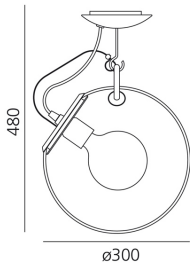

Miconos Ceiling - Polished chrome

Ernesto Gismondi

IP20     Dimmerable: 

LUMINAIRE

- Watt: **15W**
- Voltage: **220V-240V**
- Delivered lumens output: **1372lm**
- CCT: **2700K**
- Efficiency: **90%**
- Efficacy: **91.48lm/W**
- CRI: **80**

PRODUCT CODE: A022800

FEATURES

- Article Code: **A022800**
- Colour: **Polished chrome**
- Installation: **Ceiling**
- Material: **Blown glass, steel**
- Series: **Design Collection**
- Environment: **Indoor**
- Area contract: **All projects**
- Emission: **Diffused And Direct**
- design by: **Ernesto Gismondi**

DIMENSIONS

- Height: **cm 48**
- Diameter: **cm 30**

NOT INCLUDED SOURCES

- Category: **FLUO**
- Number: **1**
- Watt: **23 W**
- Socket: **E27**
- Color temperature (K): **3000K**
- Class: **A**

ALTERNATIVE SOURCES

- Category: **LED RETROFIT**
- Number: **1**
- Watt: **15W**
- Delivered lumens output: **1150lm**
- Socket: **E27**